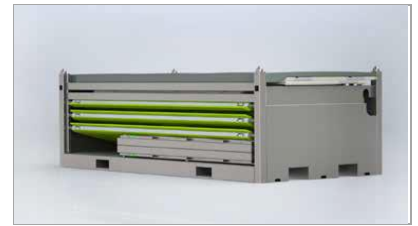

## POP UP3 Modular Vacuum Toilet System

- Per unit 3 toilet cubicles;
- Innovative mobile sanitation system, equipped with vacuum technology;
- 90% savings on water consumption (compared to regular flush toilets);
- 90% savings on wastewater production;
- 70% savings on transportation costs;
- Quick and easy setup, connection and cleanup;
- Robust unit on a steel galvanized frame with LDPE panels;
- Maximum hygienic standard in sanitation;
- Comfortable and robust design;
- LED lights, toilet paper in door;
- Available in any colour, depending on quantity.

Description	Specification
Article number	2000001
Article	POP UP3™ - 3 vacuum toilets per unit
Available space per person	800 mm
Method of placement	Modular system
Water connection	At Tech Unit TU30
Waste connection	At Tech Unit TU30
Electric connection	At Tech Unit TU30
Size when in use	240 x 120 x 240 cm
Size when folded down	240 x 120 x 80 cm
Weight	690 kg
Materials	Base frame and posts: galvanized steel
	Panels and doors: LDPE
	Toilets: porcelain
	Water system: copper and hose
	Waste system: PP